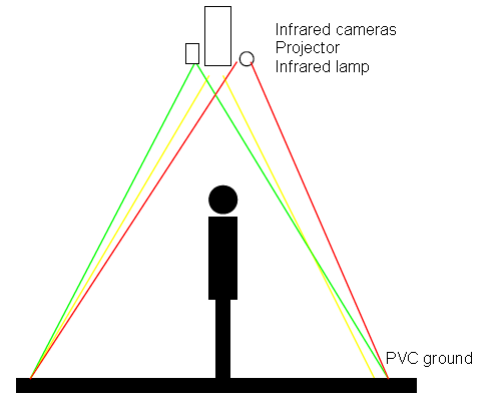

InterFloor interactive projection system

Principle of InterFloor

InterFloor Interactive projection system is a new type of multi-media platform. It makes use of advanced computer vision technology and projection display technology to create a dynamic interactive experience fantasy. It is different from traditional touch screen, there is no other medium, users can directly make use of feet or hands to interact with virtual scene in projection area. The system has a high novelty and enjoyment which can create a very good atmosphere. It can increase scientific and technological content of exhibition to raise popular exhibition goal. Projection system contains a set of interactive rendering module and a group of signal acquisition and processing module. The two systems can exchange through network switches. Image acquisition

subsystem hardware mainly includes an infrared sensor signal. And its function is to capture visitors' movements and make analysis and processing. They will report the results to the rendering server. Rendering subsystem mainly includes a projector, and its function is to receive image acquisition subsystem and generates corresponding images. The images will appear on displayer

or ground so as to achieve the most natural display effects. All of the images acquisition and processing / rendering works are completed in workstation. The whole system captures the precise location of audience in infrared sensors and converts the coordinates of internal computer and control commands. The control of multimedia can achieve the interaction and selection of users on projection window. Tracking precision can achieve pixel level.