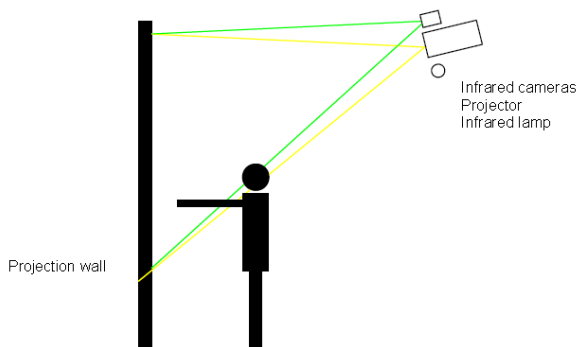

InterFloor interactive projection system

Principle of InterFloor

InterFloor Interactive projection system is a new type of multi-media platform. It makes use of advanced computer vision technology and projection display technology to create a dynamic interactive experience fantasy. It is different from traditional touch screen, there is no other medium, users can directly make use of feet or hands to interact with virtual scene in projection area. The system has a high novelty and enjoyment which can create a very good atmosphere. It can increase scientific and technological content of exhibition to raise popular exhibition goal. Projection system contains a set of interactive rendering module and a group of signal acquisition and processing module. The two systems can exchange through network switches. Image acquisition

subsystem hardware mainly includes an infrared sensor signal. And its function is to capture visitors' movements and make analysis and processing. They will report the results to the rendering server. Rendering subsystem mainly includes a projector, and its function is to receive image acquisition subsystem and generates corresponding images. The images will appear on displayer

or ground so as to achieve the most natural display effects. All of the images acquisition and processing / rendering works are completed in workstation. The whole system captures the precise location of audience in infrared sensors and converts the coordinates of internal computer and control commands. The control of multimedia can achieve the interaction and selection of users on projection window. Tracking precision can achieve pixel level.