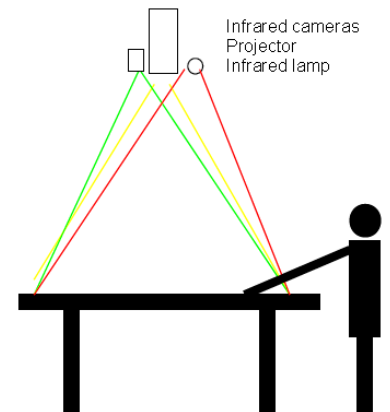

InterFloor interactive projection system

Principle of InterFloor

InterFloor Interactive projection system is a new type of multi-media platform. It makes use of advanced computer vision technology and projection display technology to create a dynamic interactive experience fantasy. It is different from traditional touch screen, there is no other medium, users can directly make use of feet or hands to interact with virtual scene in projection area. The system has a high novelty and enjoyment which can create a very good atmosphere. It can increase scientific and technological content of exhibition to raise popular exhibition goal. Projection system contains a set of interactive rendering module and a group of signal acquisition and processing module. The two systems can exchange through network switches. Image acquisition

subsystem hardware mainly includes an infrared sensor signal. And its function is to capture visitors' movements and make analysis and processing. They will report the results to the rendering server. Rendering subsystem mainly includes a projector, and its function is to receive image acquisition subsystem and generates corresponding images. The images will appear on displayer

or ground so as to achieve the most natural display effects. All of the images acquisition and processing / rendering works are completed in workstation. The whole system captures the precise location of audience in infrared sensors and converts the coordinates of internal computer and control commands. The control of multimedia can achieve the interaction and selection of users on projection window. Tracking precision can achieve pixel level.