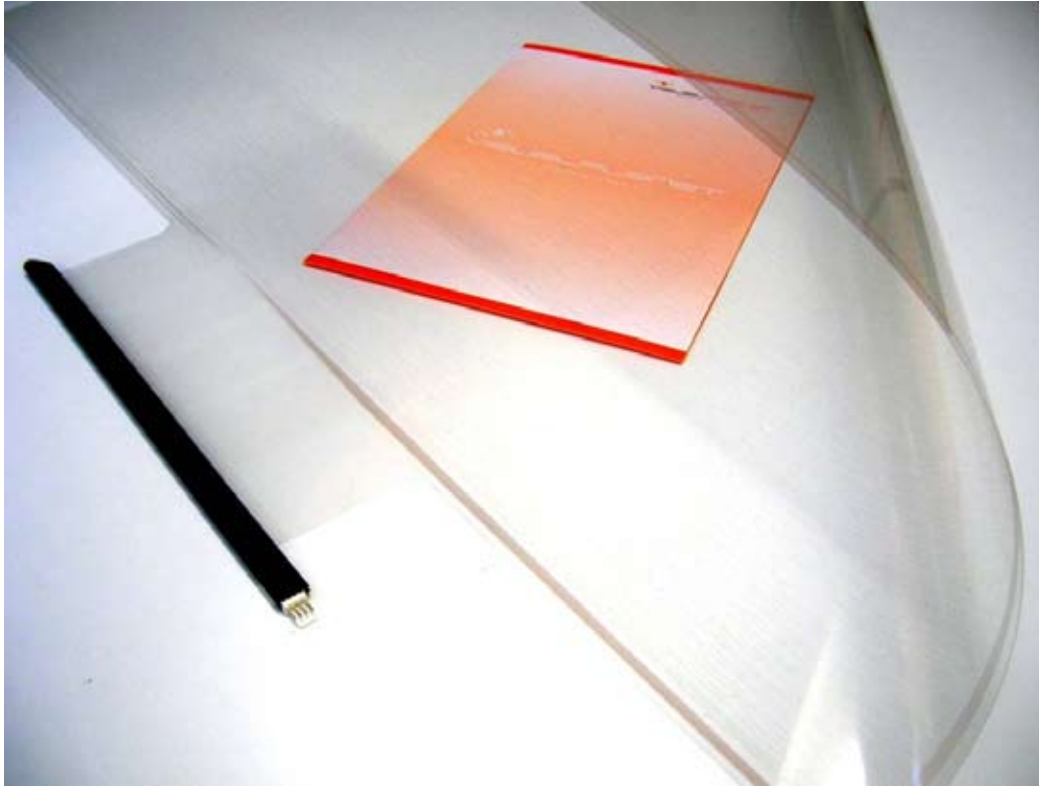

ViP Interactive foil in action

From this clear touch foil...

To this 100-inch touch screen experience

And this...

Through wood laminate, touch table using four 67-inch ViP Interactive foils

To these through-window touch table using four 67-inch ViP ViP interactive foil attached directly to the window...

40 Inch LCD touch solution

Through-window rear projection touch solution

Touch made easy